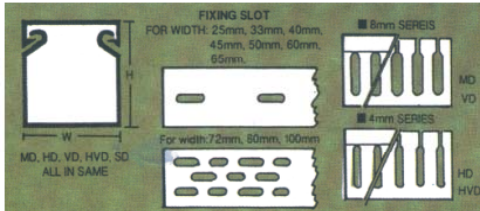

WIRING DUCTS 絕緣配線槽

- 45
- SLOTT: 8mm for all applicable size except MD-6.5, MD-6.7, MD-7 MD-8 in 10mm, (100mm in high)
 - Material: High impact, self-extinguishing, warp-proof P.V.C.
 - Color: Grey.
 - Maximum service temperature: 85°C
 - Used extensively for all wiring applications where cable protection is essential i.e. Switchboards.....etc.
 - Features parallel holes on both sidewalls to facilitate cutting in wire application. Special color, size, length upon request of reasonable quantity.

DIMENSION WxH (mm)	ITEM NO.				WIRES TO BE CONTAINED
	SLOT: 8mm		SLOT: 4mm		
	L: 1.7M	L: 2M	L: 1.7M	L: 2M	
15x25	MD-0.5	MD-0.5L	HD-0.5	HD-0.5L	5-12pcs
20x20	MD-0.7	MD-0.7L	HD-0.7	HD-0.7L	5-12pcs
25x25	MD-0	MD-0L	HD-0	HD-0L	10-25pcs
25x45	MD-1	MD-1L	HD-1	HD-1L	20-25pcs
33x33	MD-1.2	MD-1.2L	HD-1.2	HD-1.2L	25-45pcs
33x45	MD-1.5	MD-1.5L	HD-1.5	HD-1.5L	40-55pcs
45x45	MD-2	MD-2L	HD-2	HD-2L	60-70pcs
50x50	MD-2.2	MD-2.2L	HD-2.2	HD-2.2L	80-90pcs
60x45	MD-2.5	MD-2.5L	HD-2.5	HD-2.5L	110-120pcs
33x65	MD-3	MD-3L	HD-3	HD-3L	60-75pcs
25x65	MD-4	MD-4L	HD-4	HD-4L	40-45pcs
45x65	MD-5	MD-5L	HD-5	HD-5L	110-120pcs
60x60	MD-5.5	MD-5.5L	HD-5.5	HD-5.5L	120-135pcs
65x65	MD-5.7	MD-5.7L	HD-5.7	HD-5.7L	180-200pcs
72x64	MD-6	MD-6L			200-220pcs
33x100	MD-6.5	MD-6.5L			180-200pcs
48x100	MD-6.7	MD-6.7L			215-250pcs
70x100	MD-7	MD-7L			250-300pcs
100x75	MD-7.5	MD-7.5L			280-320pcs
100x100	MD-8	MD-8L			300-400pcs
150x75	MD-10	MD-10L			335-500pcs
150x100	MD-12	MD-12L			450-600pcs
200x100	MD-15	MD-15L			600-800pcs

DIMENSION WxH (mm)	ITEM NO.		WIRES TO BE CONTAINED
	SLOT: 8mm	SLOT: 4mm	
	LENGTH 2M	LENGTH 2M	
25x30	VD-1	HVD-1	15-25pcs
25x40	VD-2	HVD-2	20-25pcs
33x40	VD-3	HVD-3	40-45pcs
40x40	VD-4	HVD-4	60-70pcs
60x40	VD-5	HVD-5	100-115pcs
25x60	VD-6	HVD-6	40-45pcs
40x60	VD-7	HVD-7	100-115pcs
60x60	VD-8	HVD-8	120-135pcs
80x60	VD-9	HVD-9	180-210pcs
100x60	VD-9.5	HVD-9.5	240-290pcs
40x80	VD-9.7	HVD-9.7	120-135pcs
60x80	VD-9.8	HVD-9.8	180-210pcs
80x80	VD-10	HVD-10	240-290pcs
120x80	VD-11	HVD-11	300-400pcs