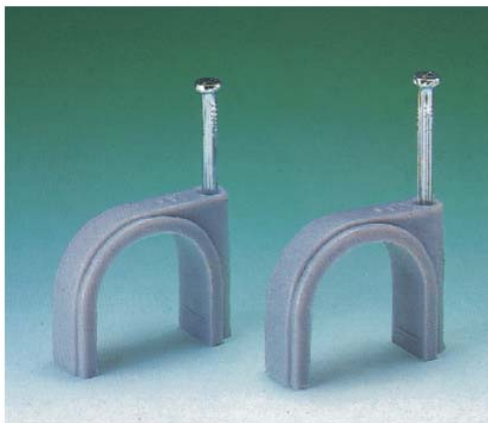

ITEM NO.	OVERALL LENGTH	DIMENSIONS			WIRES TO BE CONTAINED
		W1	W2	H	
TC-1	1M	6	7	4	1pcs
TC-2	1M	8	10	6	2-3pcs
TC-3	1M	10	11	7	3-4pcs
TC-4	1M	12	15	10	4-7pcs
TC-5	1M	10	17	13	7-9pcs
TC-6	1M	11	18	16	10-15pcs
TC-8	1M	30	37	15	30-40pcs

ROUND TYPE WIRING DUCT 圓形自黏式絕緣配線槽

- Material: High impact, rigid, self-extinguishing P.V.C
- Service temperature: 85°C
- Color: Grey(white, milky)
- Backed with high quality double sided tape for permanent stick. Good for floor wiring to facilitate trolley pass and to avoid trip.

ITEM NO.	W	H	LENGTH & COLOR
RD-1	24	8	1M LENGTH, GREY.MILK 1公尺長灰色·乳白色
RD-2	30	8.5	
RD-3	45	11	
RD-4	60	12.5	

CABLE CLIPS 入釘式電纜固定夾

- Material: Impact Resistant PE (Grey)
- Applied for general round cables.
- With nails inserted
- Black, White color available.

型號	適用電線電纜	包裝數量
NO-0.5	0.5m/m電視線	100pcs /包
NO-AB	0.8m/m電話電線透明線花線	100pcs /包
NO-1.6	固定白扁線1.6m/m	100pcs /包
NO-2.0	固定白扁線2.0m/m	100pcs /包
NO-2.2	固定白扁線2.2m/m	100pcs /包
NO-1	1.25m/m二蕊 10對電信電纜	100pcs /包
NO-2	1.25m/m三蕊 2m/m二蕊電纜	100pcs /包
NO-3	2.0m/m三蕊 3.5m/m二蕊電信電纜	100pcs /包
NO-4	3.5m/m三蕊 5.5m/m二蕊電信電纜	100pcs /包
NO-6	5.5m/m三蕊 8m/m二蕊電信電纜	100pcs /包
NO-7	8.0m/m三蕊電纜 3分PVC管	100pcs /包
NO-8	14m/m電纜 4分PVC管	100pcs /包
NO-9	22m/m電纜 6分PVC管	100pcs /包
NO-10	inch PVC管(50pcs)	50pcs /包
NO-0.2	電信用固定夾	100pcs /包
CCH-8	4分管雙釘	50pcs /包
CCH-9	6分管雙釘	30pcs /包
CCH-10	1"管雙釘	20pcs /包
CCH-11	1-1/4"管雙釘	20pcs /包
CCH-12	1-1/2"管雙釘	20pcs /包
CCH-14	2"管雙釘	20pcs /包
膠栓	1"	80pcs /包
膠栓	1-1/4"	80pcs /包
膠栓	1-1/2"	80pcs /包