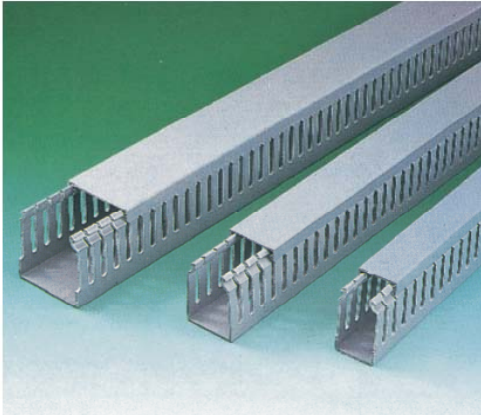

WIRING DUCTS 絕緣配線槽

- 45
- SLOTT: 8mm for all applicable size except MD-6.5, MD-6.7, MD-7 MD-8 in 10mm, (100mm in high)
 - Material: High impact, self-extinguishing, warp-proof P.V.C.
 - Color: Grey.
 - Maximum service temperature: 85°C
 - Used extensively for all wiring applications where cable protection is essential i.e. Switchboards.....etc.
 - Features parallel holes on both sidewalls to facilitate cutting in wire application. Special color, size, length upon request of reasonable quantity.

TELEPHONE WIRING DUCTS (SELF-ADHESIVE) 自黏式電話配線槽

- Material: Rigid, self-extinguishing, warp-proof P.V.C. Backed with high quality self-adhesive tape to facilitate wire application. Color: Grey. (Milk, white, brown available upon request)
- Length: 1M. (2M available upon request)
- Application: Designed to protect wire on floor.

ROUND TYPE WIRING DUCT 圓形自黏式絕緣配線槽

- Material: High impact, rigid, self-extinguishing P.V.C
- Service temperature: 85°C
- Color: Grey(white, milky)
- Backed with high quality double sided tape for permanent stick. Good for floor wiring to facilitate trolley pass and to avoid trip.